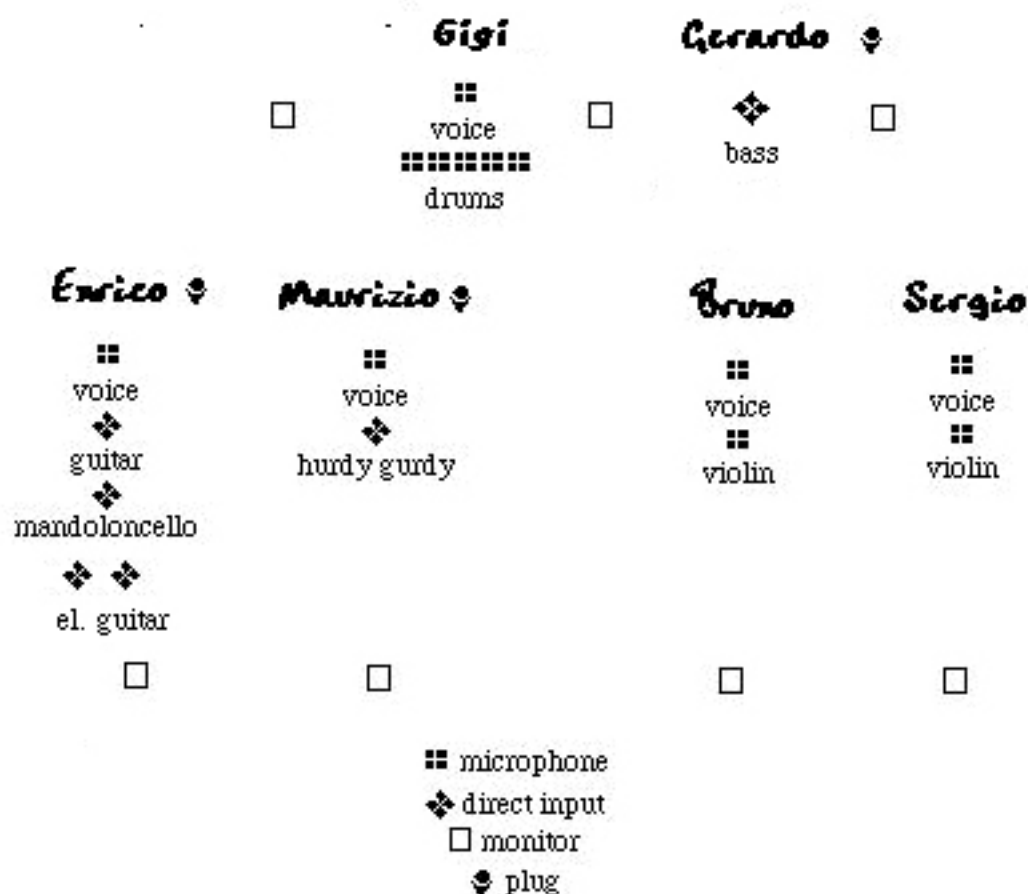

Tendachent

Stage Plan

AUDIENCE

BACKLINE

A full good quality (Gretch, Yamaha) drum set
6 D.I. Boxes